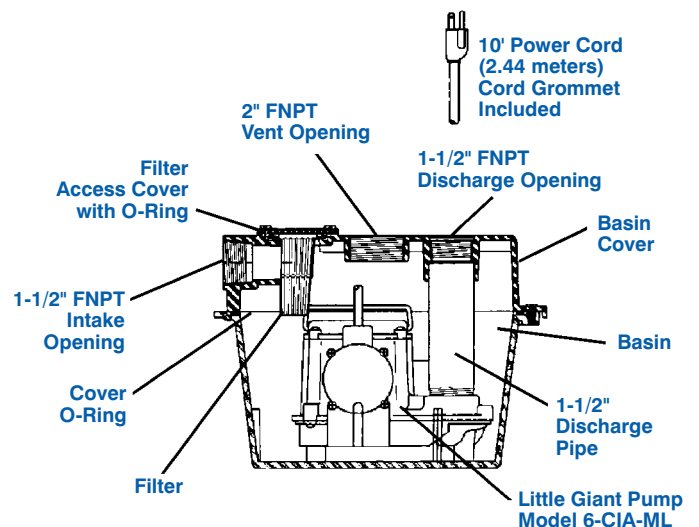

Features

- Pump made of cast iron housing with protective epoxy coating for corrosion resistance
- Screened intake
- 1/3 HP motor with thermal overload protection
- Automatic diaphragm pressure switch enclosed in nylon housing with “on” level at 4”–7” and “off” level at 1”–3”
- Compact design for limited space applications
- Basin made of polypropylene, light weight, and corrosion resistant
- Basin designed with O-rings to provided a water-tight seal
- Basin cover comes with a removable filter screen for easy cleaning
- Cover comes with 1-1/2" FNPT discharge, a 1-1/2" FNPT intake opening, 2" FNPT vent opening and a rubber cord grommet to fit cord exit hole
- IAPMO listed basin
- Pre-assembled ready to be installed

The compact S/WRSC-6/X removes water from laundry trays, lavatory sinks, wet bar sinks, dehumidifiers, air conditioners (condensate), water softeners, etc. Installs above floor, no need to dig a sump. Unit is pre-assembled and ready-to-install.