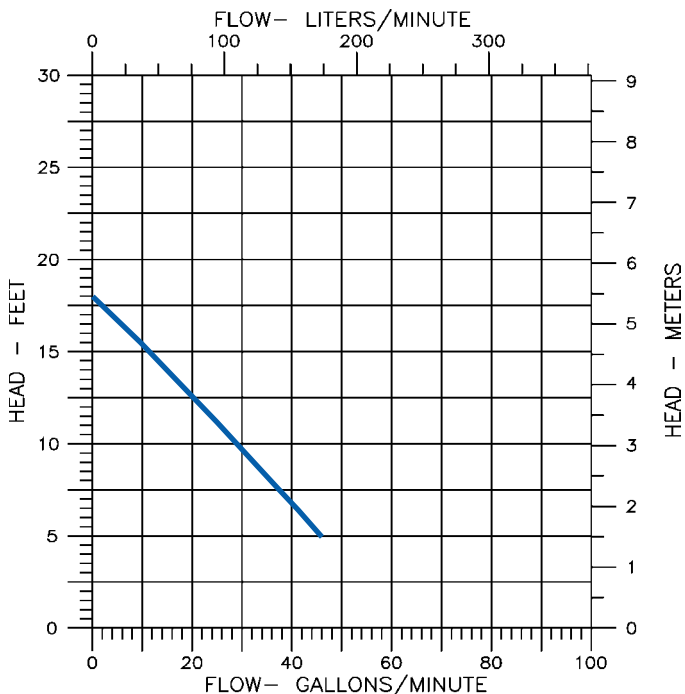

Specifications

Model No.	Item No.	Discharge	Listing	HP	Volts	Hz.	Running Amps/Watts	Flow (GPM @ Head)			Shutoff Head (ft.)	Weight (lbs.)	Dimensions (H x L x W) (in.)
								5'	10'	15'			
S/WRSC-6/X	506065	1-1/2"	UL/CSA/IAPMO	1/3	115	60	9/720	45	29	12	18'	25	14.50 x 9.91
S/WRSC-6/X	506066	1-1/2"	UL/CSA/IAPMO	1/3	230	50/60	5/720	45	29	12	18'	25	14.50 x 9.91

UL/CSA listing for pump only