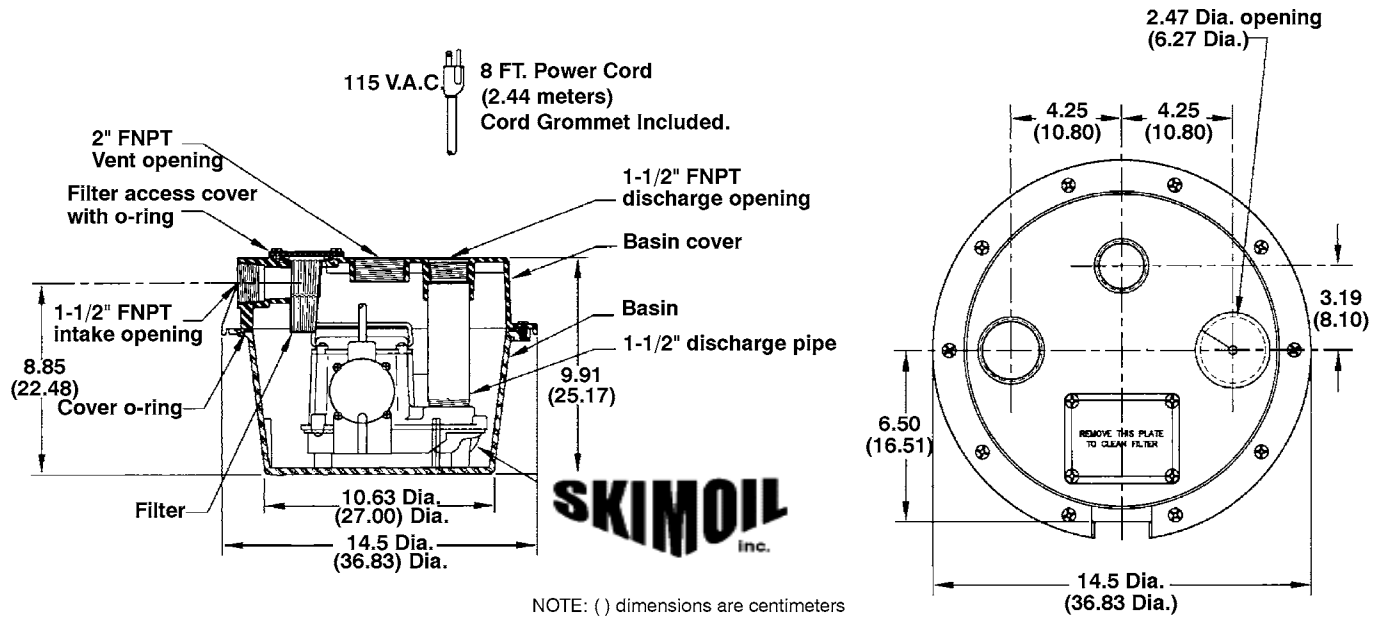

# S/WRSC-6/X Pump Out System

## Features

- Pump made of cast iron housing with protective epoxy coating for corrosion resistance
- Screened intake
- 1/3 HP motor with thermal overload protection
- Automatic diaphragm pressure switch enclosed in nylon housing with “on” level at 4”–7” and “off” level at 1”–3”
- Compact design for limited space applications
- Basin made of polypropylene, light weight, and corrosion resistant
- Basin designed with O-rings to provided a water-tight seal
- Basin cover comes with a removable filter screen for easy cleaning
- Cover comes with 1-1/2" FNPT discharge, a 1-1/2" FNPT intake opening, 2" FNPT vent opening and a rubber cord grommet to fit cord exit hole
- IAPMO listed basin
- Pre-assembled ready to be installed

## Specifications

Model No.	Item No.	Discharge	Listing	HP	Volts	Hz.	Running Amps/Watts	Flow (GPM @ Head)			Shutoff Head (ft.)	Weight (lbs.)	Dimensions (H x L x W) (in.)
								5'	10'	15'			
S/WRSC-6/X	506065	1-1/2"	UL/CSA/IAPMO	1/3	115	60	9/720	45	29	12	18'	25	14.50 x 9.91
S/WRSC-6/X	506066	1-1/2"	UL/CSA/IAPMO	1/3	230	50/60	5/720	45	29	12	18'	25	14.50 x 9.91

## Basin Construction

Basin/Cover	Polypropylene
Basin Fluid Capacity (approx.)	3.5 Gallons
Discharge Size	1-1/2" FNPT
Intake Size	1-1/2" FNPT
Vent Size	2" FNPT